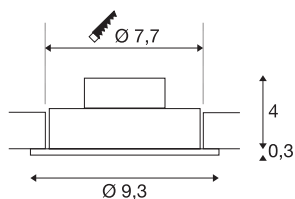

NEW TRIA 1 SET

recessed fitting, LED, 2700K, round, white, 38°, incl. driver, clip springs

The simplicity and effectiveness of the NEW TRIA 1 SET is captivating. It is available in black, white, or brushed aluminium, in round or square form as well as single-headed or as multi-lamp. Equipped with a powerful, warm white premium COB LED in a tiltable mount, as well as LED driver included in the scope of supply, the set can be used in any lighting situation. The electrical connection is made directly to the 230V mains supply.

TECHNICAL DATA

Item no.	113871
IP Code	IP 20
Assembly	Recessed
Assembly details	Ceiling
Primary nominal voltage	220-240V ~50/60Hz
Secondary power / voltage	350 mA
Safety class	II
Wattage	8 W
Minimum ambient temperature	-20 °C
Maximum ambient temperature	40 °C
Level of inrush current	11 A
Duration of inrush current	20 µs
Stroboscopic effect (SVM)	0.02
Lumen	645 lm
Colour temperature	2700 Kelvin
Beam angle	38 °
Color	white
CRI	80
LXXBXX data	L70B50
Service life	40000 h
Height	3.5 cm
Diameter	9.3 cm

Light Source

916320		Net weight	0.233 kg
		Gross weight	0.281 kg
		Shape of cut-out	round
		Installation depth	4 cm
		Installation diameter	7.7 cm