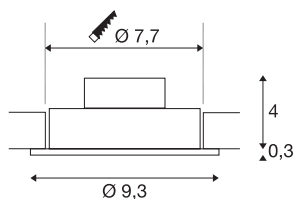

NEW TRIA 1 SET

recessed fitting, single-headed LED, 2700K, round, brushed aluminium, 38°, 9.1W, incl. driver, clip springs

The simplicity and effectiveness of the NEW TRIA 1 SET is captivating. It is available in matt black, white, or brushed aluminium, in round or square form as well as single-headed or as multi-lamp. Equipped with a powerful, warm white premium COB LED in a tiltable mount, as well as LED driver included in the scope of supply, the set can be used in any lighting situation. The electrical connection is made directly to the 230V mains supply.

TECHNICAL DATA

Item no.	113876
IP Code	IP 20
Assembly	Recessed
Assembly details	Ceiling
Primary nominal voltage	220-240V ~50/60Hz
Secondary power / voltage	350 mA
Safety class	II
Wattage	8 W
Minimum ambient temperature	-20 °C
Maximum ambient temperature	40 °C
Level of inrush current	11 A
Duration of inrush current	20 µs
Stroboscopic effect (SVM)	0.02
Lumen	645 lm
Colour temperature	2700 Kelvin
Beam angle	38 °
Color	aluminium
CRI	80
LXXBXX data	L70B50
Service life	40000 h
Height	3.5 cm
Diameter	9.3 cm

Light Source

916320		Net weight	0.222 kg
		Gross weight	0.269 kg
		Shape of cut-out	round
		Installation depth	4 cm
		Installation diameter	7.7 cm