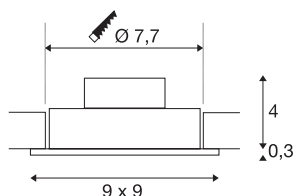

NEW TRIA 1 SET

recessed fitting, single-headed LED, 2700K, square, matt black, 38°, 9.1W, incl. driver, clip springs

The simplicity and effectiveness of the NEW TRIA 1 SET is captivating. It is available in matt black, white, or brushed aluminium, in round or square form as well as single-headed or as multi-lamp. Equipped with a powerful, warm white premium COB LED in a tiltable mount, as well as LED driver included in the scope of supply, the set can be used in any lighting situation. The electrical connection is made directly to the 230V mains supply.

TECHNICAL DATA

Item no.	113880
IP Code	IP 20
Assembly	Recessed
Assembly details	Ceiling
Primary nominal voltage	220-240V ~50/60Hz
Secondary power / voltage	350 mA
Safety class	II
Wattage	8 W
Minimum ambient temperature	-20 °C
Maximum ambient temperature	40 °C
Level of inrush current	11 A
Duration of inrush current	20 µs
Stroboscopic effect (SVM)	0.02
Lumen	645 lm
Colour temperature	2700 Kelvin
Beam angle	38 °
Color	black
CRI	80
LXXBXX data	L70B50
Service life	40000 h
Length	9 cm
Width	9 cm

Light Source

916320	
--------	-----------------------------------------------------------------------------------

Height	3.5 cm
Net weight	0.237 kg
Gross weight	0.288 kg
Shape of cut-out	round
Installation depth	4 cm
Installation diameter	7.7 cm