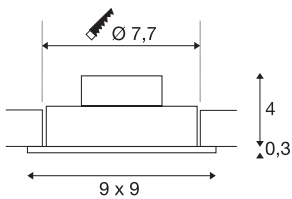

NEW TRIA 1 SET

recessed fitting, single-headed LED, 2700K, square, white, 38°, 9.1W, incl. driver, clip springs

The simplicity and effectiveness of the innovative NEW TRIA 1 SET is captivating. It is available in matt black, white, or brushed aluminium, in round or square form as well as single-headed or as multi-lamp. Equipped with a powerful, warm white premium COB LED in a tiltable mount, as well as LED driver included in the scope of supply, the set can be used in any lighting situation. The electrical connection is made directly to the 230V mains supply.

Tekniske data

Item no.	113881
IP klasse	IP20
Montering	Recessed
Monterings detaljer	Ceiling
Primær spænding	220-240V ~50/60Hz
Sekundær strøm / spænding	350mA
IP Tæthedegrad	II
Watt	8 W
Min omgivelsestemperatur	-20 °C
Max omgivelsestemperatur	40 °C
Lumen	645 lm
Farvetemperatur	2700 Kelvin
Spredningsvinkel	38 °
Farve	white
CRI	80
LXXBXX-data	L70B50
Længde	9 cm
Bredde	9 cm
Højde	3.5 cm
Nettovægt	0.241 kg
Bruttovægt	0.292 kg
Indbygningsdybde	4 cm

Lyskilde

916320

Installations diameter

7.7 cm