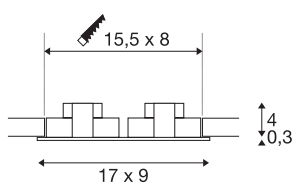

NEW TRIA 2 SET

recessed fitting, double-headed LED, 2700K, rectangular, brushed aluminium, 38°, 14.7W, incl. driver, clip springs

The simplicity and effectiveness of the innovative NEW TRIA 2 SET is captivating. Equipped with two powerful, warm white premium COB LEDs, as well as LED driver included in the scope of supply, the set can be used in any lighting situation. Furthermore, it is adjustable by 38°. The electrical connection of the recessed fitting available in black, white, or brushed aluminium is made connecting directly to the 230V mains supply. This luminaire contains built-in LED lamps.

TECHNICAL DATA

Item no.	113896
IP Code	IP 20
Assembly	Recessed
Assembly details	Ceiling
Primary nominal voltage	220-240V ~50/60Hz
Secondary power / voltage	350 mA
Safety class	II
Wattage	14 W
Minimum ambient temperature	-20 °C
Maximum ambient temperature	30 °C
Level of inrush current	5 A
Duration of inrush current	30 µs
Stroboscopic effect (SVM)	0.05
Lumen	1160 lm
Colour temperature	2700 Kelvin
Beam angle	38 °
Color	aluminium
CRI	80
LXXBXX data	L70B50
Service life	40000 h
Length	17 cm
Width	9 cm

Light Source

916320		Height	3.9 cm
		Net weight	0.433 kg
		Gross weight	0.505 kg
		Shape of cut-out	square
		Installation length	15.5 cm
		Installation width	8 cm
		Installation depth	4 cm