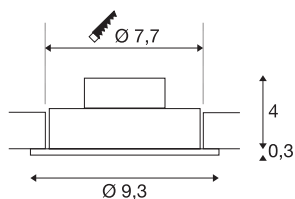

NEW TRIA 1 SET

recessed fitting, LED, 3000K, round, matt black, 38°, incl. driver, clip springs

The simplicity and effectiveness of the NEW TRIA 1 SET is captivating. It is available in matt black, white, or brushed aluminium, in round or square form as well as single-headed or as multi-lamp. Equipped with a powerful, warm white premium COB LED in a tiltable mount, as well as LED driver included in the scope of supply, the set can be used in any lighting situation. The electrical connection is made directly to the 230V mains supply.

TECHNICAL DATA

Item no.	113900
IP Code	IP 20
Assembly	Recessed
Assembly details	Ceiling
Primary nominal voltage	220-240V ~50/60Hz
Secondary power / voltage	350 mA
Safety class	II
Wattage	8 W
Minimum ambient temperature	-20 °C
Maximum ambient temperature	40 °C
Level of inrush current	11 A
Duration of inrush current	20 µs
Stroboscopic effect (SVM)	0.02
Lumen	700 lm
Colour temperature	3000 Kelvin
Beam angle	38 °
Color	black
CRI	80
LXXBXX data	L70B50
Service life	40000 h
Height	3.5 cm
Diameter	9.3 cm

Light Source

916451		Net weight	0.228 kg
		Gross weight	0.278 kg
		Shape of cut-out	round
		Installation depth	4 cm
		Installation diameter	7.7 cm