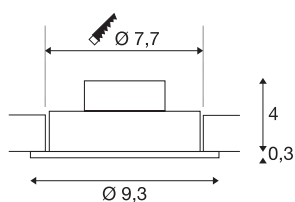

NEW TRIA 1 SET

recessed fitting, single-headed LED, 3000K, round, brushed aluminium, 38°, 9.1W, incl. driver, clip springs

The simplicity and effectiveness of the innovative NEW TRIA 1 SET is captivating. It is available in matt black, white, or brushed aluminium, and in round or square form. Equipped with one powerful, warm white premium COB LED, as well as LED driver included in the scope of supply, the set can be used in any lighting situation. Furthermore, it is adjustable by 38°. The electrical connection is made directly to the 230V mains supply. This luminaire contains built-in LED lamps.

TECHNICAL DATA

Item no.	113906
IP Code	IP 20
Assembly	Recessed
Assembly details	Ceiling
Primary nominal voltage	220-240V ~50/60Hz
Secondary power / voltage	350 mA
Safety class	II
Wattage	8 W
Minimum ambient temperature	-20 °C
Maximum ambient temperature	40 °C
Level of inrush current	11 A
Duration of inrush current	20 µs
Stroboscopic effect (SVM)	0.02
Lumen	700 lm
Colour temperature	3000 Kelvin
Beam angle	38 °
Color	aluminium
CRI	80
LXXBXX data	L70B50
Service life	40000 h
Height	3.5 cm
Diameter	9.3 cm

Light Source

916451	
--------	---

Net weight	0.222 kg
Gross weight	0.276 kg
Shape of cut-out	round
Installation depth	4 cm
Installation diameter	7.7 cm