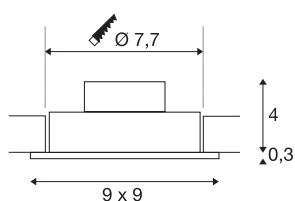

NEW TRIA 1 SET recessed fitting

single-headed LED, 3000K, square, matt black, 38°, 9.1W, incl. driver, clip springs

The simplicity and effectiveness of the NEW TRIA 1 SET is captivating. It is available in matt black, white, or brushed aluminium, in round or square form as well as single-headed or as multi-lamp. Equipped with a powerful, warm white premium COB LED in a tiltable mount, as well as LED driver included in the scope of supply, the set can be used in any lighting situation. The electrical connection is made directly to the 230V mains supply.

TECHNICAL DATA

Item no.	113910
IP Code	IP 20
Assembly	Recessed
Assembly details	Ceiling
Primary nominal voltage	220-240V ~50/60Hz
Secondary power / voltage	350 mA
Safety class	II
Wattage	8 W
Minimum ambient temperature	-20 °C
Maximum ambient temperature	40 °C
Level of inrush current	11 A
Duration of inrush current	20 µs
Stroboscopic effect (SVM)	0.02
Lumen	700 lm
Colour temperature	3000 Kelvin
Beam angle	38 °
Color	black
CRI	80
LXXBXX data	L70B50
Service life	40000 h
Length	9 cm
Width	9 cm

Light Source

916451	
--------	---

Height	3.5 cm
Net weight	0.238 kg
Gross weight	0.288 kg
Shape of cut-out	round
Installation depth	4 cm
Installation diameter	7.7 cm