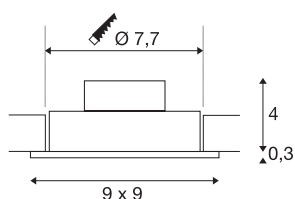

NEW TRIA 1 SET

recessed fitting, single-headed LED, 3000K, square, brushed aluminium, 38°, 9.1W, incl. driver, clip springs

The simplicity and effectiveness of the innovative NEW TRIA 1 SET is captivating. It is available in matt black, white, or brushed aluminium, and in round or square form. Equipped with one powerful, warm white premium COB LED, as well as LED driver included in the scope of supply, the set can be used in any lighting situation. Furthermore, it is adjustable by 38°. The electrical connection is made directly to the 230V mains supply. This luminaire contains built-in LED lamps.

TECHNICAL DATA

Item no.	113916
IP Code	IP 20
Assembly	Recessed
Assembly details	Ceiling
Primary nominal voltage	220-240V ~50/60Hz
Secondary power / voltage	350 mA
Safety class	II
Wattage	8 W
Minimum ambient temperature	-20 °C
Maximum ambient temperature	40 °C
Level of inrush current	11 A
Duration of inrush current	20 µs
Stroboscopic effect (SVM)	0.02
Lumen	700 lm
Colour temperature	3000 Kelvin
Beam angle	38 °
Color	aluminium
CRI	80
LXXBXX data	L70B50
Service life	40000 h
Length	9 cm
Width	9 cm

Light Source

916451	
--------	---

Height	3.5 cm
Net weight	0.229 kg
Gross weight	0.284 kg
Shape of cut-out	round
Installation depth	4 cm
Installation diameter	7.7 cm