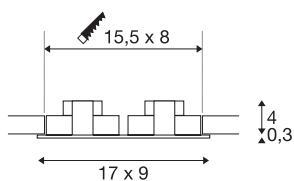

NEW TRIA 2 SET

recessed fitting, double-headed LED, 3000K, rectangular, matt black, 38°, 15W, incl. driver, clip springs

The simplicity and effectiveness of the innovative NEW TRIA 2 SET is captivating. It is available in matt black, white, or brushed aluminium, in round or square form as well as single-headed or as multi-lamp. Equipped with two powerful, warm white premium COB LEDs in a tiltable mount, as well as LED driver included in the scope of supply, the set can be used in any lighting situation. The electrical connection is made directly to the 230V mains supply.

TECHNICAL DATA

Item no.	113920
IP Code	IP 20
Assembly	Recessed
Assembly details	Ceiling
Primary nominal voltage	220-240V ~50/60Hz
Secondary power / voltage	350 mA
Safety class	II
Wattage	14 W
Minimum ambient temperature	-20 °C
Maximum ambient temperature	30 °C
Level of inrush current	5 A
Duration of inrush current	30 µs
Stroboscopic effect (SVM)	0.05
Lumen	1250 lm
Colour temperature	3000 Kelvin
Beam angle	38 °
Color	black
CRI	80
LXXBXX data	L70B50
Service life	40000 h
Risk Group	1
Length	17 cm

Light Source

916451	
--------	---

Width	9 cm
Height	3.9 cm
Net weight	0.437 kg
Gross weight	0.506 kg
Shape of cut-out	square
Installation length	15.5 cm
Installation width	8 cm
Installation depth	4 cm