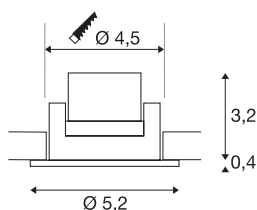

## NEW TRIA MINI SET

recessed fitting, LED, 3000K, round, black, 30°, incl. driver, clip springs

The simplicity and effectiveness of the innovative NEW TRIA MINI Set is captivating. It is available in black, matt white, or brushed aluminium, and in round or square form. Equipped with a powerful, warm white premium LED in a tiltable mount, as well as LED driver included in the scope of supply, the set can be used in any lighting situation. The electrical connection is made directly to the 230V mains supply.

## TECHNICAL DATA

Item no.	113970
Rotating or tilting	tiltable
IP Code	IP 20 / IP 44
Impact resistance class	IK 02
Assembly	Recessed
Assembly details	Ceiling
Primary nominal voltage	220-240V ~50/60Hz
Secondary power / voltage	700 mA
Safety class	II
Wattage	3.4 W
Minimum ambient temperature	-20 °C
Maximum ambient temperature	30 °C
Level of inrush current	15 A
Duration of inrush current	150 µs
Stroboscopic effect (SVM)	0
Lumen	190 lm
Colour temperature	3000 Kelvin
Beam angle	30 °
Color	black
CRI	90
UGR ≤	19
LXXBXX data	L70B50

## Light Source

<b>Service life</b>	30000 h
<b>Risk Group</b>	1
<b>Height</b>	3.6 cm
<b>Diameter</b>	5.2 cm
<b>Net weight</b>	0.111 kg
<b>Gross weight</b>	0.136 kg
<b>Shape of cut-out</b>	round
<b>Installation depth</b>	4 cm
<b>Installation diameter</b>	4.5 cm
<b>BIG WHITE Page</b>	141