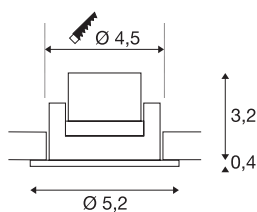

## NEW TRIA MINI SET

recessed fitting, LED, 3000K, round, matt white, 30°, incl. driver, clip springs

The simplicity and effectiveness of the innovative NEW TRIA MINI Set is captivating. It is available in black, white, or brushed aluminium, and in round or square form. Equipped with a powerful, warm white premium LED in a tiltable mount, as well as LED driver included in the scope of supply, the set can be used in any lighting situation. The electrical connection is made directly to the 230V mains supply.

## TECHNICAL DATA

Item no.	113971
Rotating or tilting	tiltable
IP Code	IP 20 / IP 44
Impact resistance class	IK 02
Assembly	Recessed
Assembly details	Ceiling
Primary nominal voltage	220-240V ~50/60Hz
Secondary power / voltage	700 mA
Safety class	II
Wattage	3.4 W
Minimum ambient temperature	-20 °C
Maximum ambient temperature	30 °C
Level of inrush current	15 A
Duration of inrush current	150 µs
Stroboscopic effect (SVM)	0
Lumen	190 lm
Colour temperature	3000 Kelvin
Beam angle	30 °
Color	white
CRI	90
UGR ≤	19
LXXBXX data	L70B50

## Light Source

<b>Service life</b>	30000 h
<b>Risk Group</b>	1
<b>Height</b>	3.6 cm
<b>Diameter</b>	5.2 cm
<b>Net weight</b>	0.109 kg
<b>Gross weight</b>	0.137 kg
<b>Shape of cut-out</b>	round
<b>Installation depth</b>	4 cm
<b>Installation diameter</b>	4.5 cm
<b>BIG WHITE Page</b>	141