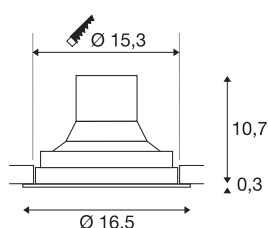

TECHNICAL DATA

Item no.	114160
Rotating or tilting	cardanic
IP Code	IP 20
Assembly	Recessed
Assembly details	Ceiling
Primary nominal voltage	220-240V ~50/60Hz
Secondary power / voltage	750 mA
Safety class	II
Wattage	31 W
Level of inrush current	18.6 A
Duration of inrush current	240 µs
Lumen	2850 lm
Colour temperature	4000 Kelvin
Beam angle	60 °
Color	black
CRI	80
LXXBXX data	L70B50
Service life	50000 h
Light distribution	rotational symmetric
Light outlet	direct
Height	11 cm
Diameter	16.5 cm

Net weight	0.933 kg
Gross weight	1.07 kg
Shape of cut-out	round
Installation depth	10.7 cm
Installation diameter	15.3 cm

Accessories

114104	REFLECTOR , for SU-PROS, 40°, incl. glass and fixing ring
114102	REFLECTOR , for SU-PROS, 20°, incl. glass and fixing ring