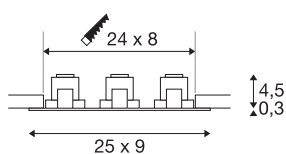

NEW TRIA 3 SET recessed fitting

triple-headed LED, 2700K, rectangular, matt white, 38°, 30W, incl. driver, clip springs

The simplicity and effectiveness of the innovative NEW TRIA 3 SET is captivating. It is available in matt black, matt white or brushed aluminium, in round or square form as well as single-headed or as multi-lamp. Equipped with a powerful, warm white premium COB LED in a tiltable mount, as well as LED driver included in the scope of supply, the set can be used in any lighting situation. The electrical connection is made directly to the 230V mains supply.

TECHNICAL DATA

Item no.	114201
IP Code	IP 20
Assembly	Recessed
Assembly details	Ceiling
Primary nominal voltage	100-240V ~50/60Hz
Secondary power / voltage	500 mA
Safety class	I
Wattage	31 W
Lumen	2370 lm
Colour temperature	2700 Kelvin
Beam angle	38 °
Color	white
CRI	80
LXXBXX data	L70B50
Service life	40000 h
Light distribution	symmetric
Light outlet	direct
Length	25 cm
Width	9 cm
Height	4.8 cm
Net weight	0.807 kg
Gross weight	0.916 kg

Shape of cut-out	square
Installation length	24 cm
Installation width	8 cm
Installation depth	5 cm