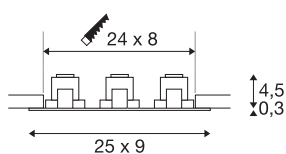

NEW TRIA 3 SET recessed fitting

triple-headed LED, 3000K, rectangular, brushed aluminium, 38°, 30W, incl. driver, clip springs

The simplicity and effectiveness of the innovative NEW TRIA 3 SET is captivating. It is available in matt black, matt white or brushed aluminium, in round or square form as well as single-headed or as multi-lamp. Equipped with a powerful, warm white premium COB LED in a tiltable mount, as well as LED driver included in the scope of supply, the set can be used in any lighting situation. The electrical connection is made directly to the 230V mains supply.

TECHNICAL DATA

Item no.	114216
IP Code	IP 20
Assembly	Recessed
Assembly details	Ceiling
Primary nominal voltage	100-240V ~50/60Hz
Secondary power / voltage	500 mA
Safety class	I
Wattage	31 W
Lumen	2430 lm
Colour temperature	3000 Kelvin
Beam angle	38 °
Color	aluminium
CRI	80
LXXBXX data	L70B50
Service life	40000 h
Light distribution	rotational symmetric
Light outlet	direct
Length	25 cm
Width	9 cm
Height	4.8 cm
Net weight	0.802 kg
Gross weight	0.912 kg

Shape of cut-out	square
Installation length	24 cm
Installation width	8 cm
Installation depth	5 cm