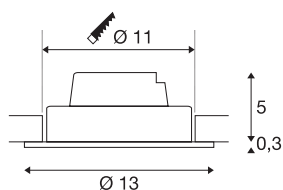

## TECHNICAL DATA

|                             |                             |
|-----------------------------|-----------------------------|
| Item no.                    | 114220                      |
| Rotating or tilting         | cardanic                    |
| IP Code                     | IP 20                       |
| Assembly                    | Recessed                    |
| Assembly details            | Ceiling                     |
| Dimmable                    | Yes                         |
| Dimming technology          | Leading edge, trailing edge |
| Primary nominal voltage     | 220-240V ~50/60Hz           |
| Secondary power / voltage   | 350 mA                      |
| Safety class                | II                          |
| Wattage                     | 14 W                        |
| Minimum ambient temperature | -20 °C                      |
| Maximum ambient temperature | 35 °C                       |
| Level of inrush current     | 2 A                         |
| Duration of inrush current  | 80 µs                       |
| Stroboscopic effect (SVM)   | 0.01                        |
| Lumen                       | 1010 lm                     |
| Colour temperature          | 2700 Kelvin                 |
| Beam angle                  | 38 °                        |
| Color                       | black                       |
| CRI                         | 80                          |
| LXXBXX data                 | L70B50                      |

|                       |          |
|-----------------------|----------|
| Service life          | 30000 h  |
| Height                | 5.3 cm   |
| Diameter              | 13 cm    |
| Net weight            | 0.439 kg |
| Gross weight          | 0.524 kg |
| Shape of cut-out      | round    |
| Installation depth    | 6 cm     |
| Installation diameter | 11 cm    |