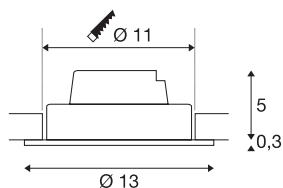

NEW TRIA 1 SET

recessed fitting, LED, 3000K, round, white, 38°, 16W
incl. driver, clip springs

The simplicity and effectiveness of the NEW TRIA 1 SET is captivating. It is available in black, white, or brushed aluminium, in round or square form as well as single-headed or as multi-lamp. Equipped with a powerful, warm white premium COB LED in a tiltable mount, as well as LED driver included in the scope of supply, the set can be used in any lighting situation. The electrical connection is made directly to the 230V mains supply.

TECHNICAL DATA

Item no.	114231
Rotating or tilting	cardanic
IP Code	IP 20
Assembly	Recessed
Assembly details	Ceiling
Dimmable	Yes
Dimming technology	Leading edge, trailing edge
Primary nominal voltage	220-240V ~50/60Hz
Secondary power / voltage	350 mA
Safety class	II
Wattage	14 W
Minimum ambient temperature	-20 °C
Maximum ambient temperature	35 °C
Level of inrush current	2 A
Duration of inrush current	80 µs
Stroboscopic effect (SVM)	0.01
Lumen	1120 lm
Colour temperature	3000 Kelvin
Beam angle	38 °
Color	white
CRI	80
LXXBXX data	L70B50

Light Source

916324	
--------	---

Service life	30000 h
Height	5.3 cm
Diameter	13 cm
Net weight	0.429 kg
Gross weight	0.531 kg
Shape of cut-out	round
Installation depth	6 cm
Installation diameter	11 cm