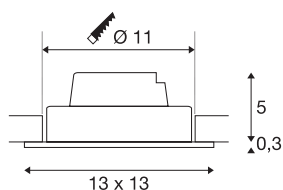

NEW TRIA 1 SET

recessed fitting, LED, 2700K, square, black, 38°, 16W, incl. driver, clip springs

The simplicity and effectiveness of the NEW TRIA 1 SET is captivating. It is available in black, white, or brushed aluminium, in round or square form as well as single-headed or as multi-lamp. Equipped with a powerful, warm white premium COB LED in a tiltable mount, as well as LED driver included in the scope of supply, the set can be used in any lighting situation. The electrical connection is made directly to the 230V mains supply.

TECHNICAL DATA

Item no.	114240
Rotating or tilting	cardanic
IP Code	IP 20
Assembly	Recessed
Assembly details	Ceiling
Dimmable	Yes
Dimming technology	Leading edge, trailing edge
Primary nominal voltage	220-240V ~50/60Hz
Secondary power / voltage	350 mA
Safety class	II
Wattage	14 W
Minimum ambient temperature	-20 °C
Maximum ambient temperature	35 °C
Level of inrush current	2 A
Duration of inrush current	80 µs
Stroboscopic effect (SVM)	0.01
Lumen	1010 lm
Colour temperature	2700 Kelvin
Beam angle	38 °
Color	black
CRI	80
LXXBXX data	L70B50

Light Source

916415	
--------	---

Service life	30000 h
Length	13 cm
Width	13 cm
Height	5.3 cm
Net weight	0.493 kg
Gross weight	0.587 kg
Shape of cut-out	round
Installation depth	6 cm
Installation diameter	11 cm