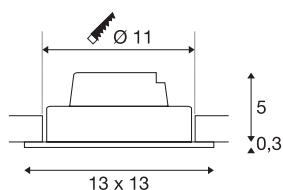

## NEW TRIA 1 SET

recessed fitting, LED, 3000K, square, black, 38°, 16W, incl. driver, clip springs

The simplicity and effectiveness of the NEW TRIA 1 SET is captivating. It is available in black, white, or brushed aluminium, in round or square form as well as single-headed or as multi-lamp. Equipped with a powerful, warm white premium COB LED in a tiltable mount, as well as LED driver included in the scope of supply, the set can be used in any lighting situation. The electrical connection is made directly to the 230V mains supply.

## TECHNICAL DATA

Item no.	114250
Rotating or tilting	cardanic
IP Code	IP 20
Assembly	Recessed
Assembly details	Ceiling
Dimmable	Yes
Dimming technology	Leading edge, trailing edge
Primary nominal voltage	220-240V ~50/60Hz
Secondary power / voltage	350 mA
Safety class	II
Wattage	14 W
Minimum ambient temperature	-20 °C
Maximum ambient temperature	35 °C
Level of inrush current	2 A
Duration of inrush current	80 µs
Stroboscopic effect (SVM)	0.01
Lumen	1100 lm
Colour temperature	3000 Kelvin
Beam angle	38 °
Color	black
CRI	80
LXXBXX data	L70B50

## Light Source

916324	
--------	---

<b>Service life</b>	30000 h
<b>Length</b>	13 cm
<b>Width</b>	13 cm
<b>Height</b>	5.3 cm
<b>Net weight</b>	0.46 kg
<b>Gross weight</b>	0.553 kg
<b>Shape of cut-out</b>	round
<b>Installation depth</b>	6 cm
<b>Installation diameter</b>	11 cm