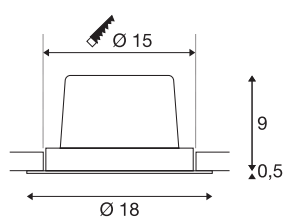

NEW TRIA 1 SET recessed fitting

LED, 2700K, round, white, 30°, 29W incl. driver, clip springs

The simplicity and effectiveness of the NEW TRIA 1 SET is captivating. It is available in black, white, or brushed aluminium, in round or square form as well as single-headed or as multi-lamp. Equipped with a powerful, warm white premium COB LED in a tiltable mount, as well as LED driver included in the scope of supply, the set can be used in any lighting situation. The electrical connection is made directly to the 230V mains supply.

TECHNICAL DATA

Item no.	114261
Rotating or tilting	tiltable
IP Code	IP 20
Assembly	Recessed
Assembly details	Ceiling
Primary nominal voltage	220-240V ~50/60Hz
Secondary power / voltage	700 mA
Safety class	II
Wattage	29 W
Minimum ambient temperature	-25 °C
Maximum ambient temperature	35 °C
Network rated standby power	0.33 W
Level of inrush current	15 A
Duration of inrush current	100 µs
Stroboscopic effect (SVM)	0
Lumen	2500 lm
Colour temperature	2700 Kelvin
Beam angle	30 °
Color	white
CRI	80
LXXBXX data	L70B50
Service life	30000 h

Light Source

916519	
--------	---

Height	9.5 cm
Diameter	18 cm
Net weight	0.857 kg
Gross weight	1.004 kg
Shape of cut-out	round
Installation depth	10 cm
Installation diameter	15 cm