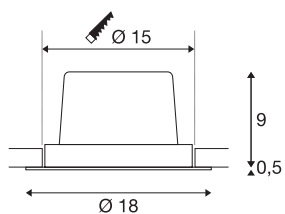

NEW TRIA 1 SET

recessed fitting, LED, 3000K, round, black, 30°, 29W, incl. driver, clip springs

The simplicity and effectiveness of the NEW TRIA 1 SET is captivating. It is available in black, white, or brushed aluminium, in round or square form as well as single-headed or as multi-lamp. Equipped with a powerful, warm white premium COB LED in a tiltable mount, as well as LED driver included in the scope of supply, the set can be used in any lighting situation. The electrical connection is made directly to the 230V mains supply.

TECHNICAL DATA

Item no.	114270
Rotating or tilting	tiltable
IP Code	IP 20
Assembly	Recessed
Assembly details	Ceiling
Primary nominal voltage	220-240V ~50/60Hz
Secondary power / voltage	700 mA
Safety class	II
Wattage	29 W
Minimum ambient temperature	-25 °C
Maximum ambient temperature	35 °C
Network rated standby power	0.33 W
Level of inrush current	15 A
Duration of inrush current	100 µs
Stroboscopic effect (SVM)	0
Lumen	2700 lm
Colour temperature	3000 Kelvin
Beam angle	30 °
Color	black
CRI	80
LXXBXX data	L70B50
Service life	30000 h

Light Source

916475	
--------	---

Height	9.5 cm
Diameter	18 cm
Net weight	0.863 kg
Gross weight	1.027 kg
Shape of cut-out	round
Installation depth	10 cm
Installation diameter	15 cm