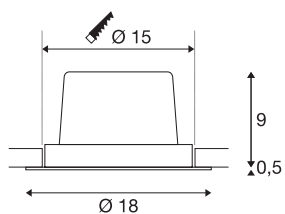

NEW TRIA 1 SET

recessed fitting, LED, 3000K, round, white, 30°, 29W
incl. driver, clip springs

The simplicity and effectiveness of the NEW TRIA 1 SET is captivating. It is available in black, white, or brushed aluminium, in round or square form as well as single-headed or as multi-lamp. Equipped with a powerful, warm white premium COB LED in a tiltable mount, as well as LED driver included in the scope of supply, the set can be used in any lighting situation. The electrical connection is made directly to the 230V mains supply.

TECHNICAL DATA

| | |
|-----------------------------|-------------------|
| Item no. | 114271 |
| Rotating or tilting | tiltable |
| IP Code | IP 20 |
| Assembly | Recessed |
| Assembly details | Ceiling |
| Primary nominal voltage | 220-240V ~50/60Hz |
| Secondary power / voltage | 700 mA |
| Safety class | II |
| Wattage | 29 W |
| Minimum ambient temperature | -25 °C |
| Maximum ambient temperature | 35 °C |
| Network rated standby power | 0.33 W |
| Level of inrush current | 15 A |
| Duration of inrush current | 100 µs |
| Stroboscopic effect (SVM) | 0 |
| Lumen | 2700 lm |
| Colour temperature | 3000 Kelvin |
| Beam angle | 30 ° |
| Color | white |
| CRI | 80 |
| LXXBXX data | L70B50 |
| Service life | 30000 h |

Light Source

| | |
|--------|---|
| 916475 |  |
|--------|---|

| | |
|-----------------------|----------|
| Height | 9.5 cm |
| Diameter | 18 cm |
| Net weight | 0.908 kg |
| Gross weight | 1.051 kg |
| Shape of cut-out | round |
| Installation depth | 10 cm |
| Installation diameter | 15 cm |