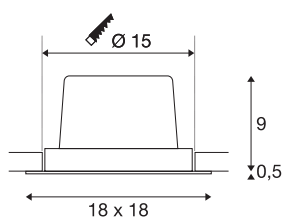

NEW TRIA 1 SET

recessed fitting, LED, 2700K, square, black, 30°, 29W, incl. driver, clip springs

The simplicity and effectiveness of the NEW TRIA 1 SET is captivating. It is available in black, white, or brushed aluminium, in round or square form as well as single-headed or as multi-lamp. Equipped with a powerful, warm white premium COB LED in a tiltable mount, as well as LED driver included in the scope of supply, the set can be used in any lighting situation. The electrical connection is made directly to the 230V mains supply.

TECHNICAL DATA

Item no.	114280
Rotating or tilting	tiltable
IP Code	IP 20
Assembly	Recessed
Assembly details	Ceiling
Primary nominal voltage	220-240V ~50/60Hz
Secondary power / voltage	700 mA
Safety class	II
Wattage	29 W
Minimum ambient temperature	-25 °C
Maximum ambient temperature	35 °C
Network rated standby power	0.33 W
Level of inrush current	15 A
Duration of inrush current	100 µs
Stroboscopic effect (SVM)	0
Lumen	2500 lm
Colour temperature	2700 Kelvin
Beam angle	30 °
Color	black
CRI	80
LXXBXX data	L70B50
Service life	30000 h

Light Source

916519	
--------	---

Length	18 cm
Width	18 cm
Height	9.5 cm
Net weight	0.998 kg
Gross weight	1.157 kg
Shape of cut-out	round
Installation depth	10 cm
Installation diameter	15 cm