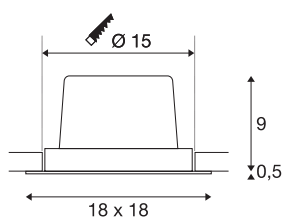

NEW TRIA 1 SET

recessed fitting, single-headed LED, 2700K, square, white, 30°, 29W, incl. driver, clip springs

The simplicity and effectiveness of the NEW TRIA 1 SET is captivating. It is available in black, white, or brushed aluminium, in round or square form as well as single-headed or as multi-lamp. Equipped with a powerful, warm white premium COB LED in a tiltable mount, as well as LED driver included in the scope of supply, the set can be used in any lighting situation. The electrical connection is made directly to the 230V mains supply.

TECHNICAL DATA

Item no.	114281
Rotating or tilting	tiltable
IP Code	IP 20
Assembly	Recessed
Assembly details	Ceiling
Primary nominal voltage	220-240V ~50/60Hz
Secondary power / voltage	700 mA
Safety class	II
Wattage	29 W
Minimum ambient temperature	-25 °C
Maximum ambient temperature	35 °C
Network rated standby power	0.33 W
Level of inrush current	15 A
Duration of inrush current	100 µs
Stroboscopic effect (SVM)	0
Lumen	2500 lm
Colour temperature	2700 Kelvin
Beam angle	30 °
Color	white
CRI	80
LXXBXX data	L70B50
Service life	30000 h

Light Source

916519	
--------	---

Length	18 cm
Width	18 cm
Height	9.5 cm
Net weight	1.005 kg
Gross weight	1.164 kg
Shape of cut-out	round
Installation depth	10 cm
Installation diameter	15 cm