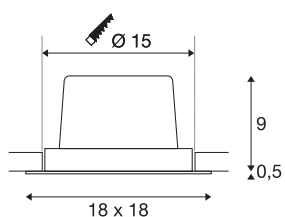

NEW TRIA 1 SET

recessed fitting, LED, 3000K, square, black, 30°, 29W, incl. driver, clip springs

The simplicity and effectiveness of the NEW TRIA 1 SET is captivating. It is available in black, white, or brushed aluminium, in round or square form as well as single-headed or as multi-lamp. Equipped with a powerful, warm white premium COB LED in a tiltable mount, as well as LED driver included in the scope of supply, the set can be used in any lighting situation. The electrical connection is made directly to the 230V mains supply.

TECHNICAL DATA

Item no.	114290
Rotating or tilting	tiltable
IP Code	IP 20
Assembly	Recessed
Assembly details	Ceiling
Primary nominal voltage	220-240V ~50/60Hz
Secondary power / voltage	700 mA
Safety class	II
Wattage	29 W
Minimum ambient temperature	-25 °C
Maximum ambient temperature	35 °C
Network rated standby power	0.33 W
Level of inrush current	15 A
Duration of inrush current	100 µs
Stroboscopic effect (SVM)	0
Lumen	2700 lm
Colour temperature	3000 Kelvin
Beam angle	30 °
Color	black
CRI	80
LXXBXX data	L70B50
Service life	30000 h

Light Source

916475	
--------	---

Length	18 cm
Width	18 cm
Height	9.5 cm
Net weight	0.938 kg
Gross weight	1.078 kg
Shape of cut-out	round
Installation depth	10 cm
Installation diameter	15 cm