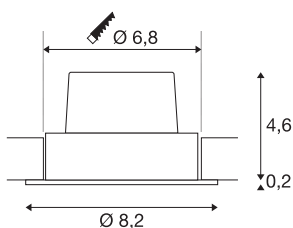

NEW TRIA 68

recessed fitting, LED, 3000K, round, matt black, 38°, 12W, incl. driver, clip springs

The simplicity and effectiveness of the innovative NEW TRIA 68 recessed fitting is captivating. It is available in matt black, matt white or brushed aluminium, in round or square form as well as single-headed or as multi-lamp. Equipped with a powerful, warm white premium COB LED in a tiltable mount, as well as LED driver included in the scope of supply, the set can be used in any lighting situation. The electrical connection is made directly to the 230V mains supply.

TECHNICAL DATA

Item no.	114380
IP Code	IP 20
Assembly	Recessed
Assembly details	Ceiling
Dimmable	Yes
Dimming technology	Leading edge, trailing edge
Primary nominal voltage	220-240V ~50/60Hz
Secondary power / voltage	500 mA
Safety class	II
Wattage	11 W
Level of inrush current	2 A
Duration of inrush current	40 µs
Stroboscopic effect (SVM)	0.02
Lumen	890 lm
Colour temperature	3000 Kelvin
Beam angle	38 °
Color	black
CRI	80
LXXBXX data	L70B50
Service life	40000 h
Risk Group	1
Height	4.5 cm

Light Source

916451	
--------	---

Diameter	8.2 cm
Net weight	0.269 kg
Gross weight	0.316 kg
Shape of cut-out	round
Installation depth	5 cm
Installation diameter	6.8 cm