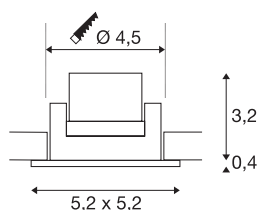

## NEW TRIA MINI SET

recessed fitting, Power LED, 3000K, square, matt black, 30°, incl. driver, clip springs

The simplicity and effectiveness of the innovative NEW TRIA MINI Set is captivating. It is available in matt black, matt white, or brushed aluminium, and in round or square form. Equipped with a powerful, warm white premium LED in a tiltable mount, as well as LED driver included in the scope of supply, the set can be used in any lighting situation. The electrical connection is made directly to the 230V mains supply.

## TECHNICAL DATA

Item no.	114400
Rotating or tilting	tiltable
IP Code	IP 20 / IP 44
Impact resistance class	IK 02
Assembly	Recessed
Assembly details	Ceiling
Primary nominal voltage	220-240V ~50/60Hz
Secondary power / voltage	700 mA
Safety class	II
Wattage	3.4 W
Minimum ambient temperature	-20 °C
Maximum ambient temperature	30 °C
Level of inrush current	15 A
Duration of inrush current	150 µs
Stroboscopic effect (SVM)	0
Lumen	190 lm
Colour temperature	3000 Kelvin
Beam angle	30 °
Color	black
CRI	90
UGR ≤	19
LXXBXX data	L70B50

## Light Source

<b>Service life</b>	30000 h
<b>Risk Group</b>	1
<b>Length</b>	5.2 cm
<b>Width</b>	5.2 cm
<b>Height</b>	3.6 cm
<b>Net weight</b>	0.112 kg
<b>Gross weight</b>	0.139 kg
<b>Shape of cut-out</b>	round
<b>Installation depth</b>	4 cm
<b>Installation diameter</b>	4.5 cm