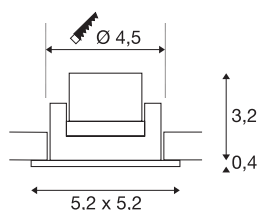

NEW TRIA MINI SET

recessed fitting, Power LED, 3000K, square, brushed aluminium, 30°, incl. driver, clip springs

The simplicity and effectiveness of the innovative NEW TRIA MINI Set is captivating. It is available in matt black, matt white, or brushed aluminium, and in round or square form. Equipped with a powerful, warm white premium LED in a tiltable mount, as well as LED driver included in the scope of supply, the set can be used in any lighting situation. The electrical connection is made directly to the 230V mains supply.

TECHNICAL DATA

Item no.	114406
Rotating or tilting	tiltable
IP Code	IP 20 / IP 44
Impact resistance class	IK 02
Assembly	Recessed
Assembly details	Ceiling
Primary nominal voltage	220-240V ~50/60Hz
Secondary power / voltage	700 mA
Safety class	II
Wattage	3.4 W
Minimum ambient temperature	-20 °C
Maximum ambient temperature	30 °C
Level of inrush current	15 A
Duration of inrush current	150 µs
Stroboscopic effect (SVM)	0
Lumen	190 lm
Colour temperature	3000 Kelvin
Beam angle	30 °
Color	aluminium
CRI	90
UGR ≤	19
LXXBXX data	L70B50

Light Source

	
--	-----------------------------------------------------------------------------------

Service life	30000 h
Risk Group	1
Length	5.2 cm
Width	5.2 cm
Height	3.6 cm
Net weight	0.112 kg
Gross weight	0.139 kg
Shape of cut-out	round
Installation depth	4 cm
Installation diameter	4.5 cm