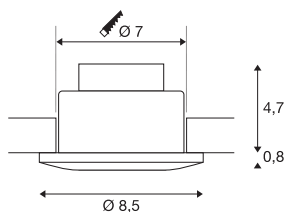

OUT 65

outdoor recessed ceiling light, LED, 3000K, round, black, 38°, 12W, incl. driver

The innovative OUT 65 recessed ceiling light captivates with its exceptional looks. Rated IP65 it can be used outdoors or in damp areas. It is available in black, white, silver-grey or titanium, and in round or square form. Equipped with a powerful, warm white premium COB LED in a tiltable mount, as well as LED driver included in the scope of supply, the set can be used in any lighting situation. The electrical connection is made directly to the 230V mains supply.

TECHNICAL DATA

| | |
|----------------------------|-----------------------------|
| Item no. | 114460 |
| IP Code | IP 20 / IP 65 |
| Impact resistance class | IK 02 |
| Assembly | Recessed |
| Assembly details | Ceiling |
| Dimmable | Yes |
| Dimming technology | Leading edge, trailing edge |
| Primary nominal voltage | 220-240V ~50/60Hz |
| Secondary power / voltage | 500 mA |
| Safety class | II |
| Wattage | 11 W |
| Level of inrush current | 2 A |
| Duration of inrush current | 40 µs |
| Stroboscopic effect (SVM) | 0.02 |
| Lumen | 510 lm |
| Colour temperature | 3000 Kelvin |
| Beam angle | 38 ° |
| Color | black |
| CRI | 80 |
| LXXBXX data | L70B50 |
| Service life | 40000 h |
| Height | 6 cm |

Light Source

| | |
|--------|---|
| 916451 |  |
|--------|---|

| | |
|------------------------------|----------|
| Diameter | 8.5 cm |
| Net weight | 0.323 kg |
| Gross weight | 0.381 kg |
| Shape of cut-out | round |
| Installation depth | 6 cm |
| Installation diameter | 7 cm |