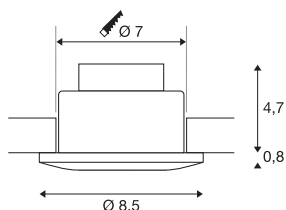

OUT 65

outdoor recessed ceiling light, LED, 3000K, round, white, 38°, 12W, incl. driver

The innovative OUT 65 recessed ceiling light captivates with its exceptional looks. Rated IP65 it can be used outdoors or in damp areas. It is available in black, white, silver-grey or titanium, and in round or square form. Equipped with a powerful, warm white premium COB LED in a tiltable mount, as well as LED driver included in the scope of supply, the set can be used in any lighting situation. The electrical connection is made directly to the 230V mains supply.

TECHNICAL DATA

Item no.	114461
IP Code	IP 20 / IP 65
Impact resistance class	IK 02
Assembly	Recessed
Assembly details	Ceiling
Dimmable	Yes
Dimming technology	Leading edge, trailing edge
Primary nominal voltage	220-240V ~50/60Hz
Secondary power / voltage	500 mA
Safety class	II
Wattage	11 W
Level of inrush current	2 A
Duration of inrush current	40 µs
Stroboscopic effect (SVM)	0.02
Lumen	640 lm
Colour temperature	3000 Kelvin
Beam angle	38 °
Color	white
CRI	80
LXXBXX data	L70B50
Service life	40000 h
Height	6 cm

Light Source

916451	
--------	---

Diameter	8.5 cm
Net weight	0.31 kg
Gross weight	0.365 kg
Shape of cut-out	round
Installation depth	6 cm
Installation diameter	7 cm