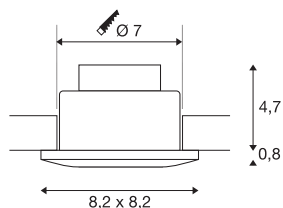

## OUT 65

outdoor recessed ceiling light, LED, 3000K, square, white, 38°, 12W, incl. driver

The innovative OUT 65 recessed ceiling light captivates with its exceptional looks. Rated IP65 it can be used outdoors or in damp areas. It is available in black, white, silver-grey or titanium, and in round or square form. Equipped with a powerful, warm white premium COB LED in a tiltable mount, as well as LED driver included in the scope of supply, the set can be used in any lighting situation. The electrical connection is made directly to the 230V mains supply.

## TECHNICAL DATA

Item no.	114471
IP Code	IP 20 / IP 65
Assembly	Recessed
Assembly details	Ceiling
Dimmable	Yes
Dimming technology	Leading edge, trailing edge
Primary nominal voltage	220-240V ~50/60Hz
Secondary power / voltage	500 mA
Safety class	II
Wattage	11 W
Level of inrush current	2 A
Duration of inrush current	40 µs
Stroboscopic effect (SVM)	0.02
Lumen	640 lm
Colour temperature	3000 Kelvin
Beam angle	38 °
Color	white
CRI	80
LXXBXX data	L70B50
Service life	40000 h
Length	8.2 cm
Width	8.2 cm

## Light Source

916451	
--------	---

Height	6 cm
Net weight	0.349 kg
Gross weight	0.416 kg
Shape of cut-out	round
Installation depth	6 cm
Installation diameter	7 cm