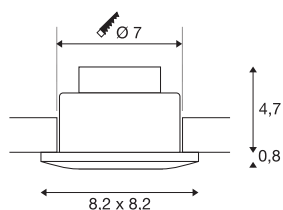

OUT 65

outdoor recessed ceiling light, LED, 3000K, square, titanium, 38°, 12W, incl. driver

The innovative OUT 65 recessed ceiling light captivates with its exceptional looks. Rated IP65 it can be used outdoors or in damp areas. It is available in black, white, silver-grey or titanium, and in round or square form. Equipped with a powerful, warm white premium COB LED in a tiltable mount, as well as LED driver included in the scope of supply, the set can be used in any lighting situation. The electrical connection is made directly to the 230V mains supply.

TECHNICAL DATA

Item no.	114477
IP Code	IP 65
Assembly	Recessed
Assembly details	Ceiling
Dimmable	Yes
Dimming technology	Leading edge
Primary nominal voltage	220-240V ~50/60Hz
Secondary power / voltage	500 mA
Safety class	II
Wattage	11 W
Lumen	590 lm
Colour temperature	3000 Kelvin
Beam angle	38 °
Color	grey
CRI	90
LXXBXX data	L70B50
Service life	40000 h
Light distribution	rotational symmetric
Light outlet	direct
Length	8.2 cm
Width	8.2 cm
Height	6 cm

Net weight	0.347 kg
Gross weight	0.413 kg
Shape of cut-out	round
Installation depth	10 cm
Installation diameter	7 cm