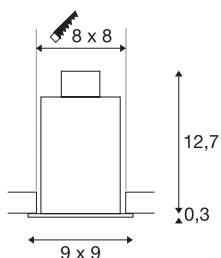

KADUX 1

recessed fitting, single-headed, QPAR51, square, matt black, max. 50W, incl. clip springs

The KADUX recessed fitting series has a robust housing with appealing, high-quality looks. The lamp holders of this GU10 high-voltage version are multi-directional, allowing individual focus of the light beam. The KADUX 1 recessed fitting comes ready for direct connection to 230V mains.

TECHNICAL DATA

Item no.	115510
Socket	GU10
Number of sockets	1
Rotating or tilting	rotary Bar and tiltable
IP Code	IP 20
Assembly	Recessed
Assembly details	Ceiling
Primary nominal voltage	220-240V ~50/60Hz
Safety class	I
Wattage	50 W
Color	black
Length	9 cm
Width	9 cm
Height	13 cm
Net weight	0.373 kg
Gross weight	0.425 kg
Shape of cut-out	square
Installation length	8 cm
Installation width	8 cm
Installation depth	13 cm
BIG WHITE Page	214