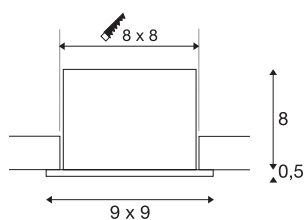

KADUX 1 SET recessed fitting

single-headed LED, 3000K, square, brushed aluminium, 38°, 9W, incl. driver

The KADUX recessed fitting series has a robust housing with appealing, high-quality looks. This LED set is multi-directional, allowing individual focus of the light beam. The KADUX 1 SET comes ready for direct connection to 230V mains and is available in matt black, matt white or brushed aluminium, as well as in single, double, or triple-headed variations.

TECHNICAL DATA

Item no.	115706
Rotating or tilting	cardanic
IP Code	IP 20
Assembly	Recessed
Assembly details	Ceiling
Dimmable	Yes
Dimming technology	Leading edge, trailing edge
Primary nominal voltage	220-240V ~50/60Hz
Secondary power / voltage	350 mA
Safety class	II
Wattage	7.5 W
Minimum ambient temperature	-20 °C
Maximum ambient temperature	35 °C
Level of inrush current	2 A
Duration of inrush current	40 µs
Stroboscopic effect (SVM)	0.02
Lumen	650 lm
Colour temperature	3000 Kelvin
Beam angle	38 °
Color	aluminium
CRI	80
LXXBXX data	L70B50

Light Source

916451	
--------	---

Service life	40000 h
Length	9 cm
Width	9 cm
Height	8.5 cm
Net weight	0.375 kg
Gross weight	0.425 kg
Shape of cut-out	square
Installation length	8 cm
Installation width	8 cm
Installation depth	8 cm