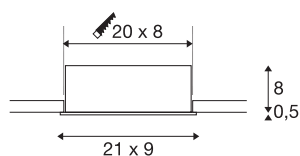

KADUX 3 SET recessed fitting

triple-headed LED, 3000K, rectangular, matt black, 38°, 22W, incl. driver

The KADUX recessed fitting series has a robust housing with appealing, high-quality looks. This LED set is multi-directional, allowing individual focus of the light beam. The KADUX 3 SET comes ready for direct connection to 230V mains and is available in matt black, matt white or brushed aluminium, as well as in single, double, or triple-headed variations.

TECHNICAL DATA

Item no.	115720
Rotating or tilting	cardanic
IP Code	IP 20
Assembly	Recessed
Assembly details	Ceiling
Dimmable	Yes
Dimming technology	Leading edge, trailing edge
Primary nominal voltage	220-240V ~50/60Hz
Secondary power / voltage	350 mA
Safety class	II
Wattage	20 W
Minimum ambient temperature	-20 °C
Maximum ambient temperature	35 °C
Level of inrush current	4 A
Duration of inrush current	110 µs
Stroboscopic effect (SVM)	0.01
Lumen	1920 lm
Colour temperature	3000 Kelvin
Beam angle	38 °
Color	black
CRI	80
LXXBXX data	L70B50

Light Source

916451	
--------	---

Service life	40000 h
Length	21 cm
Width	9 cm
Height	8.5 cm
Net weight	0.78 kg
Gross weight	0.863 kg
Shape of cut-out	square
Installation length	20 cm
Installation width	8 cm
Installation depth	8 cm