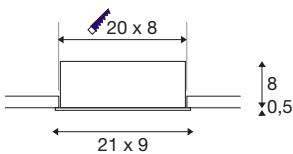

KADUX 3 SET

recessed fitting, triple-headed LED, 3000K, rectangular, matt white, 38°, 3x9W, incl. driver

The KADUX recessed fitting series has a robust housing with appealing, high-quality looks. This LED set is multi-directional, allowing individual focus of the light beam. The KADUX 3 SET comes ready for direct connection to 230V mains and is available in matt black, matt white or brushed aluminium, as well as in single, double, or triple-headed variations.

Tekniske data

Item no.	115721
IP klasse	IP20
Montering	Recessed
Monterings detaljer	Ceiling
Dæmpbar	Ja
Dæmpningstype	Leading edge, trailing edge
Primær spænding	220-240V ~50/60Hz
Sekundær strøm / spænding	350mA
IP Tæthedegrad	II
Watt	20 W
Min omgivelsestemperatur	-20 °C
Max omgivelsestemperatur	35 °C
Lumen	1920 lm
Farvetemperatur	3000 Kelvin
Spredningsvinkel	38 °
Farve	white
CRI	80
LXXBXX-data	L70B50
Længde	21 cm
Bredde	9 cm
Højde	8.5 cm
Nettovægt	0.773 kg

Lyskilde

916451	
--------	---

Bruttovægt	0.853 kg
Indbygnings længde	20 cm
Indbygningsbredde	8 cm
Indbygningsdybde	8 cm