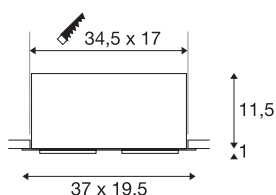

## KADUX 2 SET

recessed fitting, double-headed LED, 3000K xl, rectangular, matt white, 30°, 54W, incl. driver, clip springs

The KADUX recessed fitting series has a robust housing with appealing, high-quality looks. This XL Type LED Set is multi-directional, allowing individual focus of the light beam. Its high output, warm white Premium COB LED produces exceptionally powerful illumination. The KADUX 2 SET recessed fitting comes ready for direct connection to 230V mains.

## TECHNICAL DATA

Item no.	115741
Rotating or tilting	cardanic
IP Code	IP 20
Assembly	Recessed
Assembly details	Ceiling
Primary nominal voltage	220-240V ~50/60Hz
Secondary power / voltage	1400 mA
Safety class	II
Wattage	54 W
Minimum ambient temperature	-25 °C
Maximum ambient temperature	35 °C
Network rated standby power	0.41 W
Level of inrush current	15 A
Duration of inrush current	100 µs
Stroboscopic effect (SVM)	0
Lumen	5200 lm
Colour temperature	3000 Kelvin
Beam angle	30 °
Color	white
CRI	80
LXXBXX data	L70B50
Service life	30000 h

## Light Source

916475	
--------	---

Length	37 cm
Width	19.5 cm
Height	12.5 cm
Net weight	2.72 kg
Gross weight	3.271 kg
Shape of cut-out	square
Installation length	34.5 cm
Installation width	17 cm
Installation depth	12.5 cm