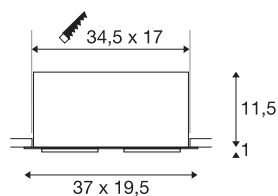

KADUX 2 SET recessed fitting

double-headed LED, 3000K xl, rectangular, brushed aluminium, 30°, 54W, incl. driver, clip springs

The KADUX recessed fitting series has a robust housing with appealing, high-quality looks. This XL Type LED Set is multi-directional, allowing individual focus of the light beam. Its high output, warm white Premium COB LED produces exceptionally powerful illumination. The KADUX 2 SET recessed fitting comes ready for direct connection to 230V mains.

TECHNICAL DATA

Item no.	115746
Rotating or tilting	cardanic
IP Code	IP 20
Assembly	Recessed
Assembly details	Ceiling
Primary nominal voltage	220-240V ~50/60Hz
Secondary power / voltage	1400 mA
Safety class	II
Wattage	54 W
Minimum ambient temperature	-25 °C
Maximum ambient temperature	35 °C
Network rated standby power	0.41 W
Level of inrush current	15 A
Duration of inrush current	100 µs
Stroboscopic effect (SVM)	0
Lumen	5200 lm
Colour temperature	3000 Kelvin
Beam angle	30 °
Color	aluminium
CRI	80
LXXBXX data	L70B50
Service life	30000 h

Light Source

916475	
--------	---

Length	37 cm
Width	19.5 cm
Height	12.5 cm
Net weight	2.692 kg
Gross weight	3.276 kg
Shape of cut-out	square
Installation length	34.5 cm
Installation width	17 cm
Installation depth	12.5 cm