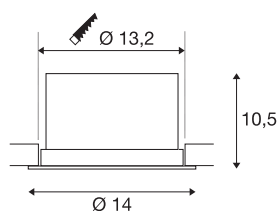

## TECHNICAL DATA

Item no.	116320
Number of different light outlets	1
Rotating or tilting	rotary Bar and tiltable
IP Code	IP 20
Assembly	Recessed
Assembly details	Ceiling
Dimmable	Yes
Dimming technology	trailing edge
Primary nominal voltage	220-240V ~50/60Hz
Secondary power / voltage	250 mA
Safety class	II
Wattage	12 W
Level of inrush current	1 A
Duration of inrush current	68 µs
Stroboscopic effect (SVM)	0.07
Lumen	700 lm
Colour temperature	3000 Kelvin
Beam angle	60 °
Color	black
CRI	80
LXXBXX data	L70B50
Service life	25000 h

## Light Source

916364	
--------	---

<b>Light distribution</b>	rotational symmetric
<b>Light outlet</b>	direct
<b>Height</b>	10.5 cm
<b>Diameter</b>	14 cm
<b>Net weight</b>	0.697 kg
<b>Gross weight</b>	0.813 kg
<b>Shape of cut-out</b>	round
<b>Installation depth</b>	13.1 cm
<b>Installation diameter</b>	13.2 cm