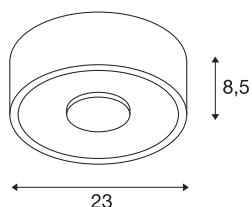

TECHNICAL DATA

Item no.	117321
IP Code	IP 20
Assembly	Surface
Assembly details	Ceiling
Dimmable	Yes
Dimming technology	trailing edge
Primary nominal voltage	220-240V ~50/60Hz
Secondary power / voltage	700 mA
Safety class	I
Wattage	24 W
Level of inrush current	30 A
Duration of inrush current	40 μ s
Stroboscopic effect (SVM)	0.01
Lumen	1500 lm
Colour temperature	3000 Kelvin
Beam angle	120 °
Color	white
CRI	80
LXXBXX data	L70B50
Service life	30000 h
Height	8.5 cm
Diameter	23 cm

Light Source

916572	
--------	---

Net weight	1.852 kg
Gross weight	2.361 kg
BIG WHITE Page	262