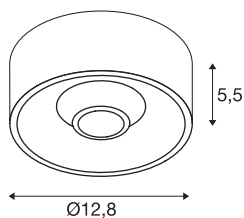

TECHNICAL DATA

Item no.	117381
Number of different light outlets	1
IP Code	IP 20
Assembly	Surface
Assembly details	Ceiling
Dimmable	Yes
Dimming technology	trailing edge
Primary nominal voltage	220-240V ~50/60Hz
Secondary power / voltage	700 mA
Safety class	I
Wattage	16 W
Lumen	1200 lm
Colour temperature	3000 Kelvin
Beam angle	40 °
Color	white
CRI	80
LXXBXX data	L70B50
Service life	40000 h
Light distribution	rotational symmetric
Light outlet	direct
Height	5.5 cm
Diameter	12.8 cm

Net weight	0.607 kg
Gross weight	0.828 kg