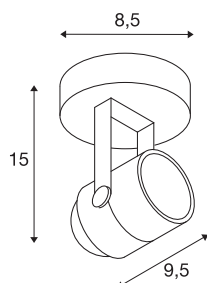

SPOT 79

wall and ceiling light, QPAR51, round, black, max. 230V, max. 50W

The puristic high-voltage spotlight SPOT 79 is made from aluminium and designed for halogen lamps with GU10 socket. Available in black, white and silver-grey colour version, SPOT 79 is supplied ready for direct connection to 230V mains supply.

TECHNICAL DATA

Item no.	132020
Socket	GU10
Lamp	QPAR51
Number of sockets	1
Lamps included	No
Tilt range	180 °
Horizontal rotation range	350 °
Rotating or tilting	rotary Bar and tiltable
IP Code	IP 20
Assembly	Surface
Assembly details	Ceiling,Wall
Primary nominal voltage	220-240V ~50/60Hz
Safety class	I
Wattage	50 W
Color	black
Length	9.5 cm
Height	14 cm
Diameter	8.5 cm
Net weight	0.294 kg
Gross weight	0.343 kg
BIG WHITE Page	409