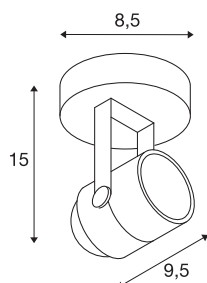

SPOT 79 wall and ceiling light

QPAR51, round, silver-grey, max. 230V, max. 50W

The puristic high-voltage spotlight SPOT 79 is made from aluminium and designed for halogen lamps with GU10 socket. Available in black, white and silver-grey colour version, SPOT 79 is supplied ready for direct connection to 230V mains supply.

TECHNICAL DATA

Item no.	132024
Socket	GU10
Number of sockets	1
Tilt range	180 °
Horizontal rotation range	350 °
Rotating or tilting	rotary Bar and tiltable
IP Code	IP 20
Assembly	Surface
Assembly details	Ceiling,Wall
Primary nominal voltage	220-240V ~50/60Hz
Safety class	I
Wattage	50 W
Color	grey
Length	9.5 cm
Height	14 cm
Diameter	8.5 cm
Net weight	0.29 kg
Gross weight	0.339 kg
BIG WHITE Page	409