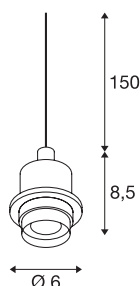

FENDA suspension

A60, white, without shade, without canopy, open cable, max. 60W

The FENDA suspension system with open cable ends from our MIX & MATCH pendant system allows you to individually combine them with FENDA lamp shades. With its in-built E27 socket, the luminaire is suitable for both LED and energy-saving lamps.

TECHNICAL DATA

Item no.	132661
Socket	E27
Number of sockets	1
IP Code	IP 20
Assembly	Surface
Assembly details	Pendant Profile
Primary nominal voltage	220-240V ~50/60Hz
Safety class	II
Wattage	60 W
Color	white
Height	8.5 cm
Diameter	6 cm
Net weight	0.206 kg
Gross weight	0.246 kg
BIG WHITE Page	296