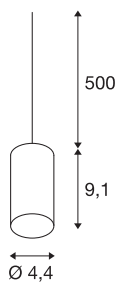

FITU

pendant, A60, round, black, 5m cable with open cable end, max. 60W

The FITU pendant suspension with open cable end is from our MIX & MATCH pendant system and is available in various colours. The FITU product family impresses with its wide variety of application possibilities. Thanks to the fitted E27 socket, the luminaire is suitable for LED and energy-saving lamps. The electrical connection is made directly to the 230V mains supply.

TECHNICAL DATA

Item no.	132690
Socket	E27
Number of sockets	1
IP Code	IP 20
Assembly	Surface
Assembly details	Ceiling with Acc.
Primary nominal voltage	220-240V ~50/60Hz
Safety class	II
Wattage	60 W
Maximum ambient temperature	30 °C
Color	black
Light outlet	diffuse
Height	9.1 cm
Diameter	4.4 cm
Net weight	0.333 kg
Gross weight	0.381 kg
BIG WHITE Page	295