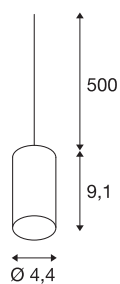

FITU pendant

A60, round, white, 5m cable with open cable end, max. 60W

The FITU pendant suspension with open cable end is from our MIX & MATCH pendant system and is available in various colours. The FITU product family impresses with its wide variety of application possibilities. Thanks to the fitted E27 socket, the luminaire is suitable for LED and energy-saving lamps. The electrical connection is made directly to the 230V mains supply.

TECHNICAL DATA

Item no.	132691
Socket	E27
Number of sockets	1
IP Code	IP 20
Assembly	Surface
Assembly details	Ceiling with Acc.
Primary nominal voltage	220-240V ~50/60Hz
Safety class	II
Wattage	60 W
Maximum ambient temperature	30 °C
Color	white
Light outlet	diffuse
Height	9.1 cm
Diameter	4.4 cm
Net weight	0.334 kg
Gross weight	0.38 kg
BIG WHITE Page	295