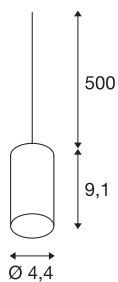

FITU pendant

A60, round, fern-green, 5m cable with open cable end, max. 60W

The FITU pendant suspension with open cable end is from our MIX & MATCH pendant system and is available in various colours. The FITU product family impresses with its wide variety of application possibilities. Thanks to the fitted E27 socket, the luminaire is suitable for LED and energy-saving lamps. The electrical connection is made directly to the 230V mains supply.

TECHNICAL DATA

Item no.	132695
Socket	E27
Number of sockets	1
IP Code	IP 20
Assembly	Surface
Assembly details	Ceiling with Acc.
Primary nominal voltage	220-240V ~50/60Hz
Safety class	II
Wattage	60 W
Maximum ambient temperature	30 °C
Color	green
Light outlet	diffuse
Height	9.1 cm
Diameter	4.4 cm
Net weight	0.351 kg
Gross weight	0.398 kg

Recommended lamp

1005305	A60 E27 Mirrorhead , chrome LED light, 7.5W 2700K CRI90 180°
1005265	ST64 E27 , gold LED ligh- t, 7.5W 2500K CRI90 320°
1005303	A60 E27 , transparent LED light, 7.5W 2700K CRI90 320°