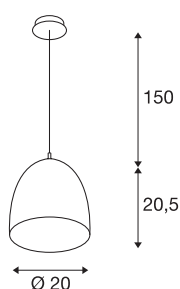

PARA CONE 20 pendant

A60, round, high-gloss white, Ø 20 cm, max. 60W

Those who want a particularly warm lighting effect should choose the conically shaped reflector of the PARA CONE 20 pendant light. The white lamp can be individually combined with a wide range of colours and sizes of other PARA CONE lamps to create a cloud of light. The pendant light is quick and easy to install and flexibly adjustable in height. And last but not least, the housing made of aluminium and steel impresses with its robust quality. When will you test out the benefits of SLV's impressive indoor lights?

TECHNICAL DATA

Item no.	133001
Number of sockets	1
IP Code	IP 20
Assembly	Surface
Assembly details	Ceiling
Primary nominal voltage	220-240V ~50/60Hz
Safety class	I
Wattage	60 W
Color	white
Light distribution	rotational symmetric
Light outlet	direct
Height	20.5 cm
Diameter	20 cm
Pendant length	150 cm
Net weight	0.54 kg
Gross weight	1.118 kg