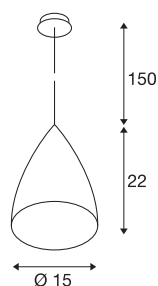

TONGA

pendant, A60, round, white, ceramic shade, silver-grey ceiling plate, max. 60W

The TONGA high-voltage pendant consists of a ceramic glass, including suspension, and a ceiling plate. Its built-in E14 holder accepts general use lamps as well as corresponding EnergySaver variations. The luminaire is ready for direct connection to the 230V mains supply.

TECHNICAL DATA

Item no.	133444
Socket	E14
Lamp	C35
Number of sockets	1
Lamps included	No
IP Code	IP 20
Assembly	Surface
Assembly details	Ceiling
Primary nominal voltage	220-240V ~50/60Hz
Safety class	I
Wattage	60 W
Color	grey
Light distribution	rotational symmetric
Light outlet	direct - indirect
Height	22 cm
Diameter	15 cm
Pendant length	150 cm
Net weight	0.843 kg
Gross weight	1.369 kg
BIG WHITE Page	307