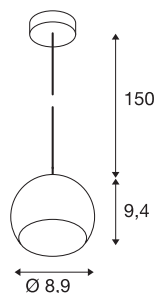

LIGHT EYE BALL

pendant, LED GU10, black/chrome, black textile cable, black/chrome ceiling plate, 5W

The popular design of the LIGHT EYE series, as pendant for use with GU10 type high-voltage halogen lamps. The pendant, which has a suspension length of 150 cm, is available with a number of differently coloured housings. The LIGHT EYE BALL pendant is ready for direct connection to the 230V mains supply.

TECHNICAL DATA

Item no.	133490
Socket	GU10
Number of sockets	1
IP Code	IP 20
Assembly	Surface
Assembly details	Ceiling
Primary nominal voltage	220-240V ~50/60Hz
Safety class	I
Wattage	6 W
Color	black
Light outlet	direct
Height	9.4 cm
Diameter	8.9 cm
Pendant length	150 cm
Net weight	0.316 kg
Gross weight	0.386 kg
BIG WHITE Page	314